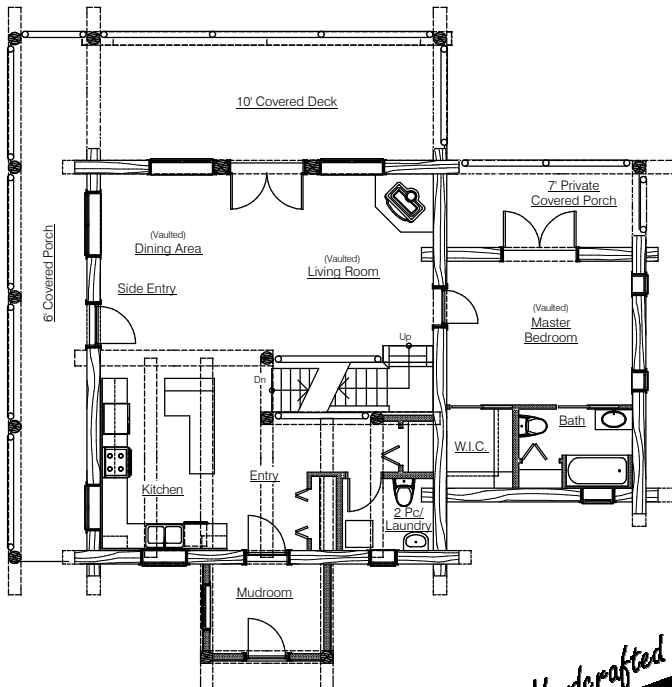

## Main Floor

Area - 1315 Sq. Ft.

## Loft Floor

Area - 398 Sq. Ft. (over 6' headroom)

Width - 44'-6"

Depth - 40'-0"

Decks increase overall sizes

Left Elevation

Main Floor

Loft Floor