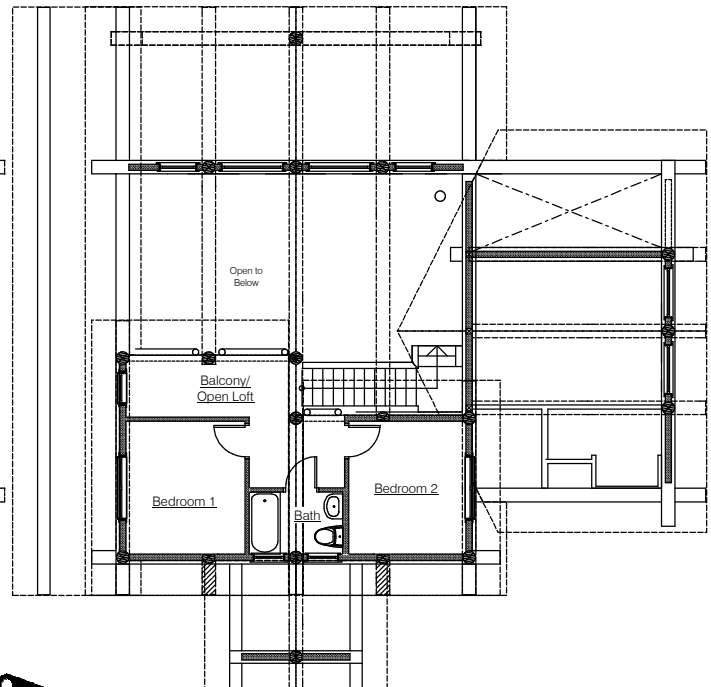

## Main Floor

Area - 1315 Sq. Ft.

## Loft Floor

Area - 398 Sq. Ft. (over 6' headroom)

Width - 44'-6"

Depth - 40'-0"

Decks increase overall sizes

Left Elevation

Main Floor

Loft Floor