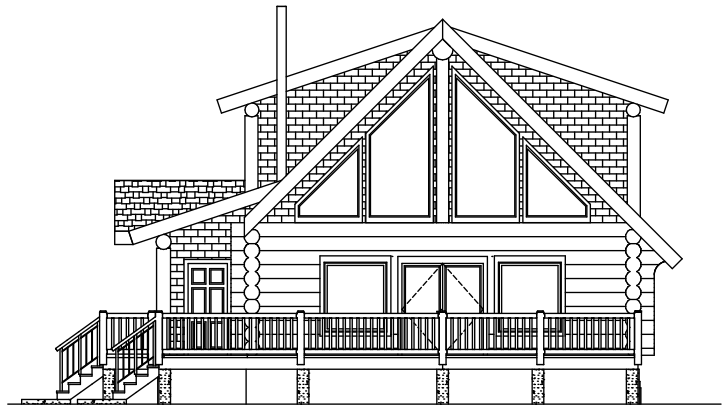

Left Elevation

Brewster

Main Floor

1170 Sq. Ft.

Loft Floor

600 Sq. Ft. (over 6' headroom)

Width - 34'-0"

Depth - 38'-0"

Decks increase overall size

Front Elevation

Loft Floor

Main Floor