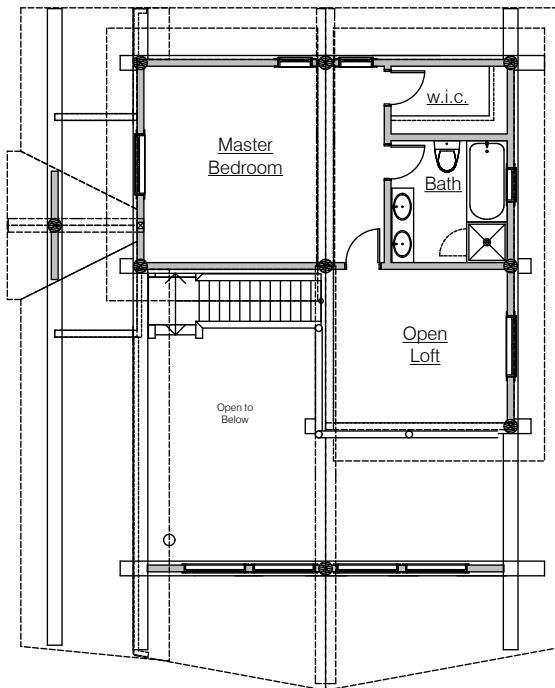

Left Elevation

Brewster

Main Floor

1170 Sq. Ft.

Loft Floor

600 Sq. Ft. (over 6' headroom)

Width - 34'-0"

Depth - 38'-0"

Decks increase overall size

Front Elevation

Loft Floor

Main Floor