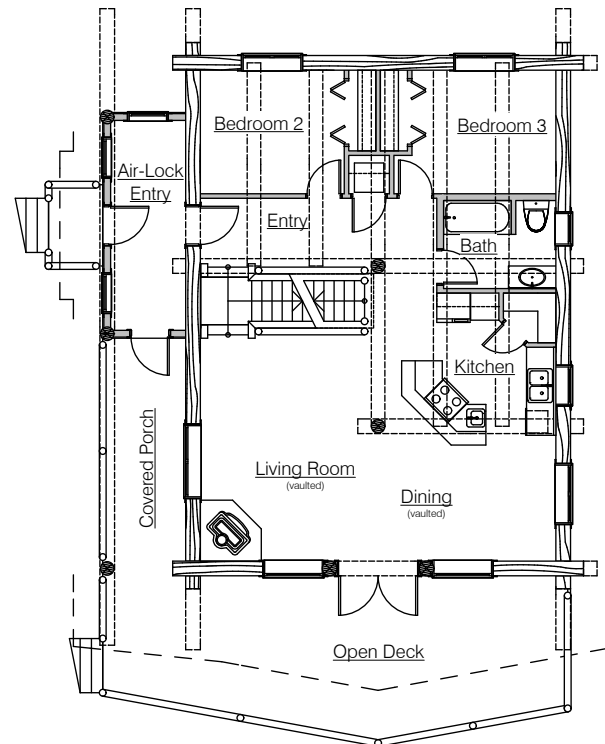

Left Elevation

Brewster

Main Floor

1170 Sq. Ft.

Loft Floor

600 Sq. Ft. (over 6' headroom)

Width - 34'-0"

Depth - 38'-0"

Decks increase overall size

Front Elevation

Loft Floor

Main Floor