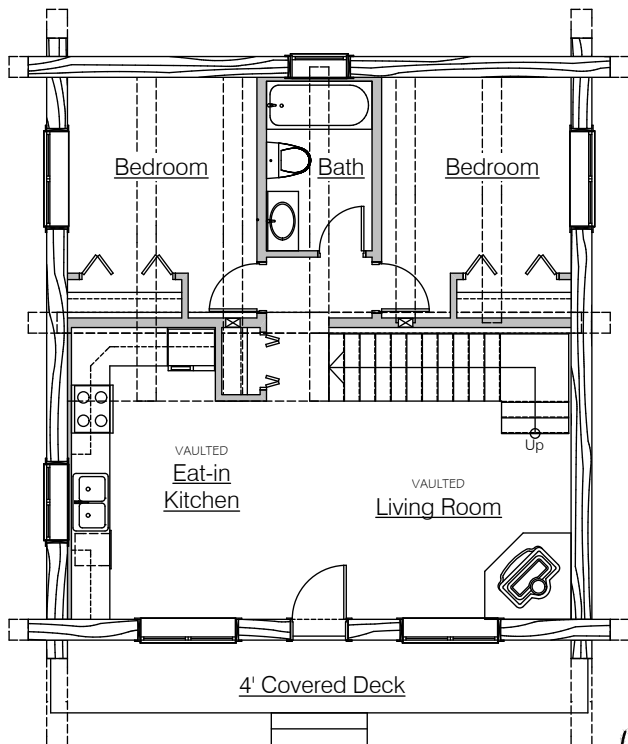

## Main Floor

840 Sq. Ft.

## Loft Floor

230 Sq. Ft. (over 6' headroom)

Width - 28'-0"

Depth - 30'-0"

Decks increase overall depth

Main Floor

Loft Floor