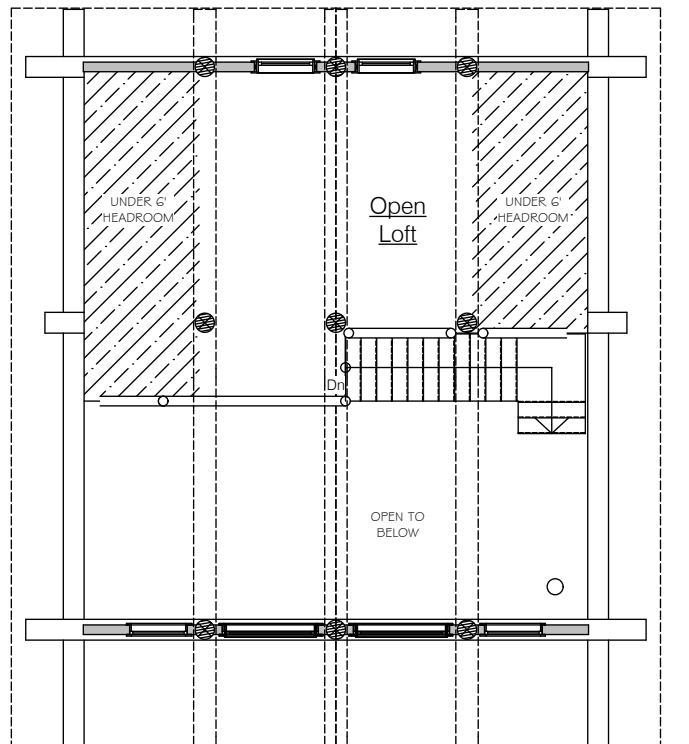

## Main Floor

840 Sq. Ft.

## Loft Floor

230 Sq. Ft. (over 6' headroom)

Width - 28'-0"

Depth - 30'-0"

Decks increase overall depth

Main Floor

Loft Floor