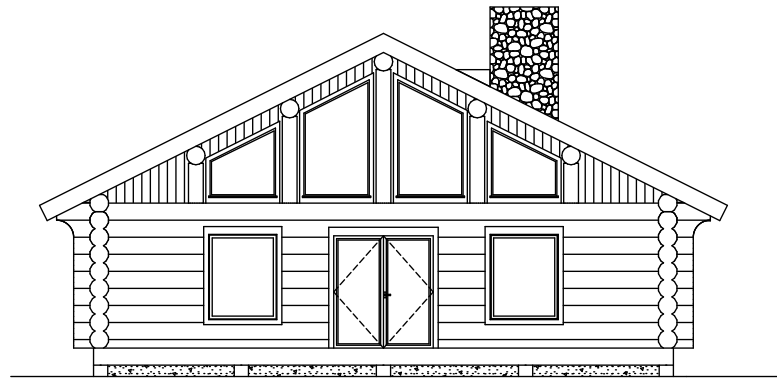

Left Elevation

Leggett

Main Floor

1360 Sq. Ft.

Width - 34'-0"

Depth - 40'-0"

Decks increase overall size

Front Elevation

Roof Plan

Main Floor

Handcrafted

DBD LOG HOMES
 250-395-3774