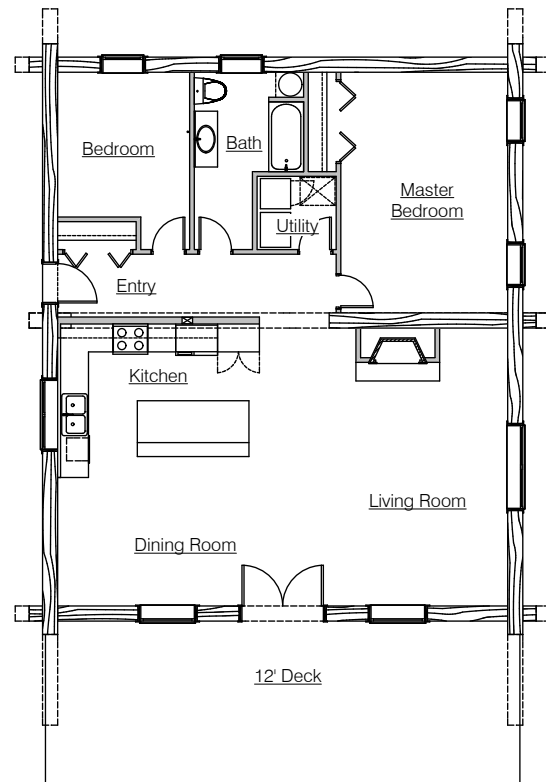

Left Elevation

Leggett

Main Floor

1360 Sq. Ft.

Width - 34'-0"

Depth - 40'-0"

Decks increase overall size

Front Elevation

Roof Plan

Main Floor

Handcrafted

DBD LOG HOMES
 250-395-3774