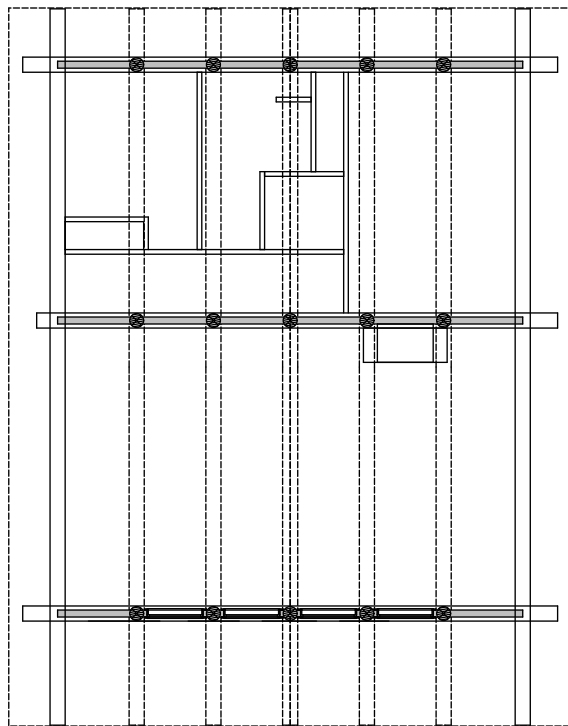

Left Elevation

Leggett

Main Floor

1360 Sq. Ft.

Width - 34'-0"

Depth - 40'-0"

Decks increase overall size

Front Elevation

Roof Plan

Main Floor

Handcrafted

DBD LOG HOMES
 250-395-3774