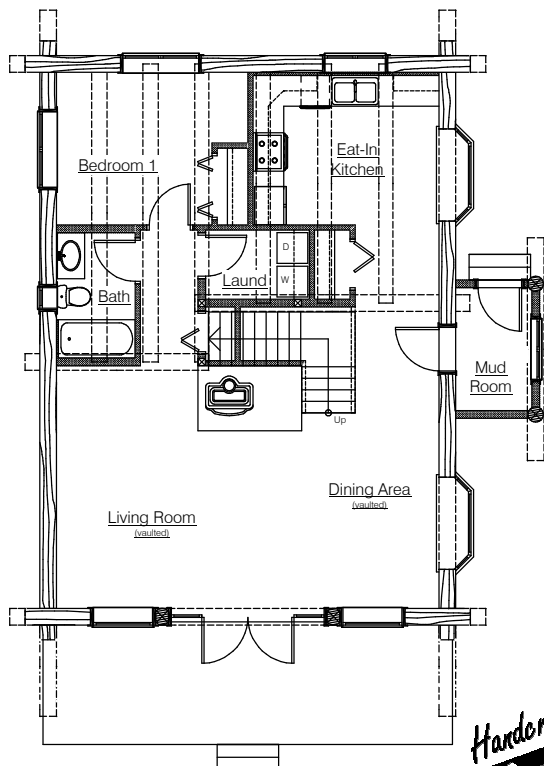

## Main Floor

Area - 1028 Sq. Ft.

## Loft Floor

Area - 472 Sq. Ft.

Width - 26'-8"

Depth - 36'-8"

Deck and Mudroom increase overall sizes

Right Elevation

Main Floor

Loft Floor