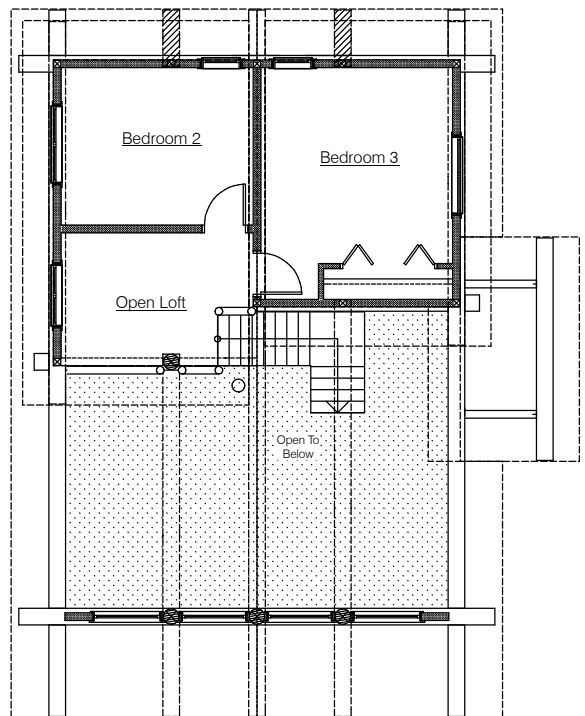

## Main Floor

Area - 1028 Sq. Ft.

## Loft Floor

Area - 472 Sq. Ft.

Width - 26'-8"

Depth - 36'-8"

Deck and Mudroom increase overall sizes

Right Elevation

Main Floor

Loft Floor