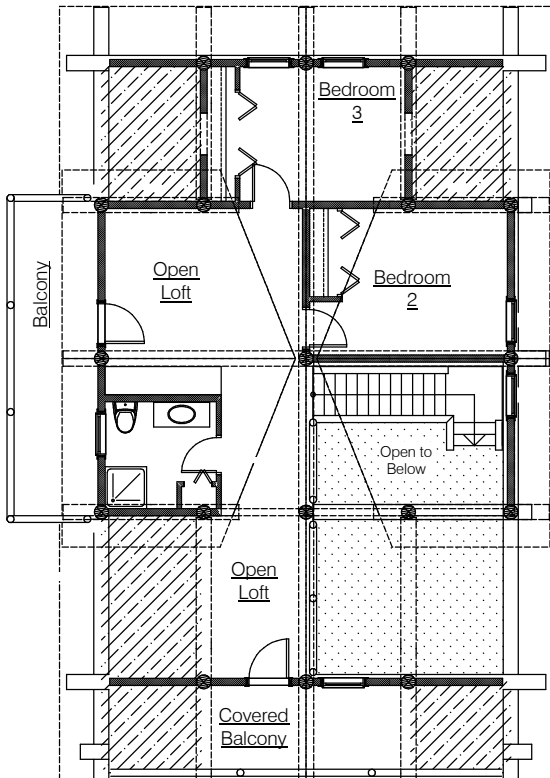

Left Elevation

Larocque

Main Floor

Area - 1350 Sq. Ft.

Loft Floor

Area - 758 Sq. Ft. (over 6')

Width - 30'-0"

Depth - 45'-0"

Deck and porch increase overall sizes

Front Elevation

Loft Floor

Main Floor

Handcrafted

DBD LOG HOMES
 250-395-3774