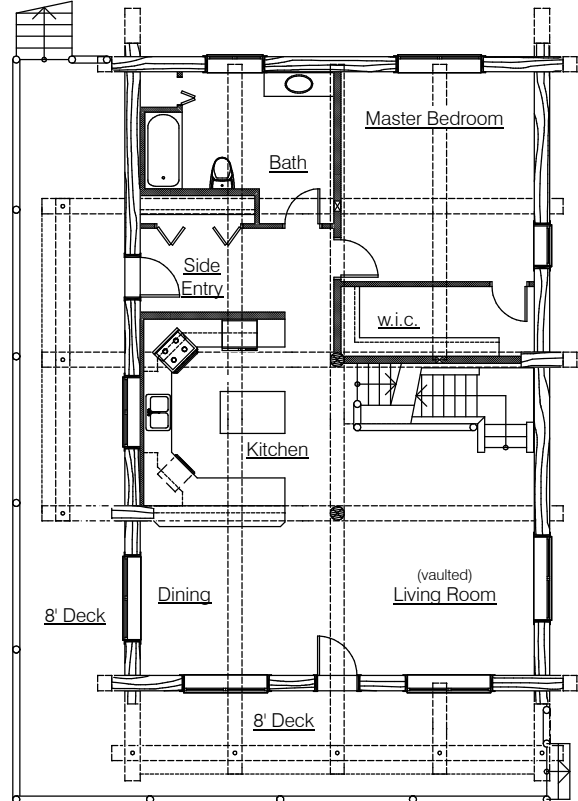

Left Elevation

Larocque

Main Floor

Area - 1350 Sq. Ft.

Loft Floor

Area - 758 Sq. Ft. (over 6')

Width - 30'-0"

Depth - 45'-0"

Deck and porch increase overall sizes

Front Elevation

Loft Floor

Main Floor

Handcrafted

DBD LOG HOMES
 250-395-3774