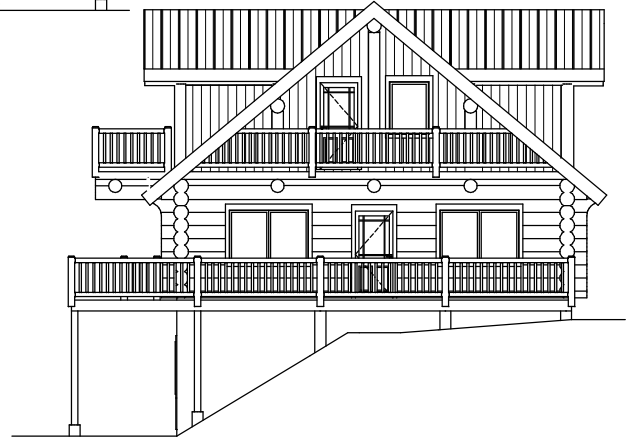

Left Elevation

Larocque

Main Floor

Area - 1350 Sq. Ft.

Loft Floor

Area - 758 Sq. Ft. (over 6')

Width - 30'-0"

Depth - 45'-0"

Deck and porch increase overall sizes

Front Elevation

Loft Floor

Main Floor

Handcrafted

DBD LOG HOMES
 250-395-3774